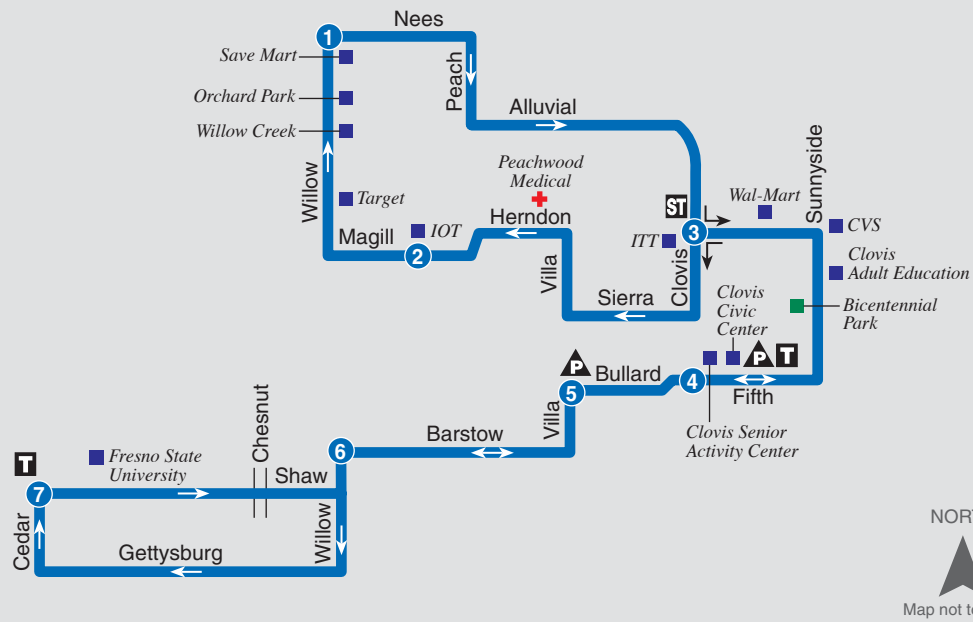

ROUTE 10: FRESNO STATE UNIVERSITY/NORTHWEST CLOVIS

SOUTHBOUND MONDAY-SATURDAY (Shaded times also operate Saturday)							NORTHBOUND MONDAY-SATURDAY (Shaded times also operate Saturday)						
1	2	3	4	5	6	7	7	6	5	4	3	2	1
Nees & Willow	Institute of Technology	Herndon & Clovis	Civic Center	Villa & Bullard	Barstow & Willow	Shaw & Cedar	Shaw & Cedar	Barstow & Willow	Bullard & Villa	Clark Intermediate	Clovis & Herndon	Institute of Technology	Nees & Willow
A.M.							A.M.						
6:00	—	6:08	6:11	6:15	6:23	6:35	6:10	6:18	6:23	5:58	6:08	6:18	6:25
6:30	—	6:38	6:41	6:45	6:53	7:05	6:40	6:48	6:53	6:28	6:38	6:48	6:55
7:00	—	7:08	7:11	7:15	7:23	7:35	7:10	7:18	7:23	7:28	7:38	7:48	7:55
7:30	—	7:38	7:41	7:45	7:53	8:05	7:40	7:48	7:53	7:58	8:08	8:18	8:25
8:00	—	8:08	8:11	8:15	8:23	8:35	8:10	8:18	8:23	8:28	8:38	8:48	8:55
8:30	—	8:38	8:41	8:45	8:53	9:05	8:40	8:48	8:53	8:58	9:08	9:18	9:25
9:00	—	9:08	9:11	9:15	9:23	9:35	9:10	9:18	9:23	9:28	9:38	9:48	9:55
9:30	—	9:38	9:41	9:45	9:53	10:05	9:40	9:48	9:53	9:58	10:08	10:18	10:25
10:00	—	10:08	10:11	10:15	10:23	10:35	10:10	10:18	10:23	10:28	10:38	10:48	10:55
10:30	—	10:38	10:41	10:45	10:53	11:05	10:40	10:48	10:53	10:58	11:08	11:18	11:25
11:00	—	11:08	11:11	11:15	11:23	11:35	11:10	11:18	11:23	11:28	11:38	11:48	11:55
11:30	—	11:38	11:41	11:45	11:53	12:05	11:40	11:48	11:53	11:58	12:08	12:18	12:25
P.M.							P.M.						
12:00	—	12:08	12:11	12:15	12:23	12:35	12:10	12:18	12:23	12:28	12:38	12:48	12:55
12:30	—	12:38	12:41	12:45	12:53	1:05	12:40	12:48	12:53	12:58	1:08	1:18	1:25
1:00	—	1:08	1:11	1:15	1:23	1:35	1:10	1:18	1:23	1:28	1:38	1:48	1:55
1:30	—	1:38	1:41	1:45	1:53	2:05	1:40	1:48	1:53	1:58	2:08	2:18	2:25
2:00	—	2:08	2:11	2:15	2:23	2:35	2:10	2:18	2:23	2:28	2:38	2:48	2:55
2:30	—	2:38	2:41	2:45	2:53	3:05	2:40	2:48	2:53	2:58	3:08	3:18	3:25
3:00	—	3:08	3:11	3:15	3:23	3:35	3:10	3:18	3:23	3:28	3:38	3:48	3:55
3:30	—	3:38	3:41	3:45	3:53	4:05	3:40	3:48	3:53	3:58	4:08	4:18	4:25
4:00	—	4:08	4:11	4:15	4:23	4:35	4:10	4:18	4:23	4:28	4:38	4:48	4:55
4:30	—	4:38	4:41	4:45	4:53	5:05	4:40	4:48	4:53	4:58	5:08	5:18	5:25
5:00	—	5:08	5:11	5:15	5:23	5:35	5:10	5:18	5:23	5:28	5:38	5:48	5:55
5:30	—	5:38	5:41	5:45	5:53	6:05	5:40	5:48	5:53	5:58	6:08	6:18	6:25
6:00	—	6:08	6:11	6:15	6:23	6:35	6:10	6:18	6:23	6:28	6:38	—	—
6:30	—	6:38	—	—	—	—	—	—	—	—	—	—	—