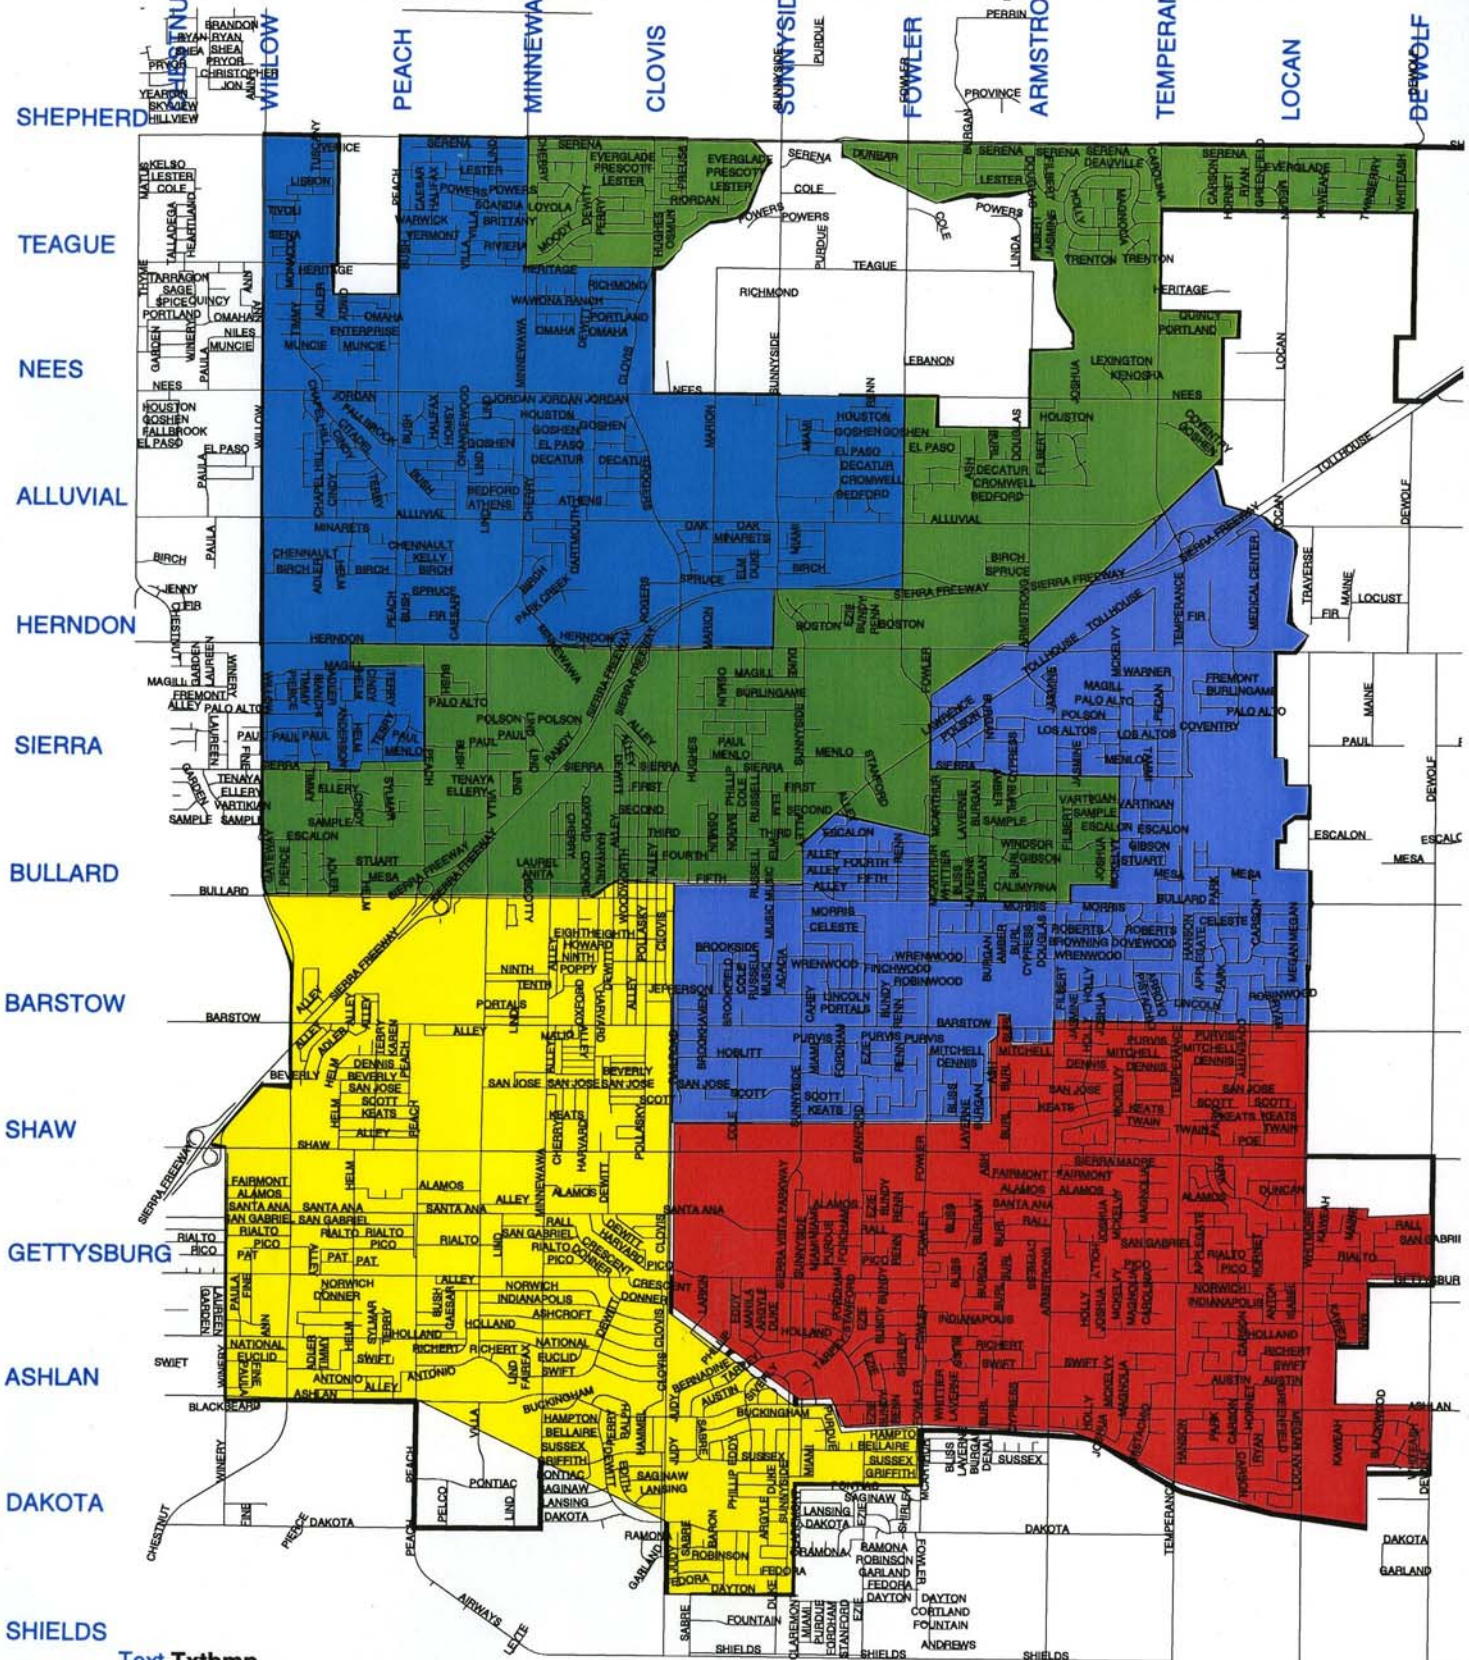

Clovis Residential Refuse Service Map March 2006

Text Txtbmp
 Str
 Monday1.shp
 Tuesday.shp
 Wednesday.shp
 Thursday.shp
 Friday.shp
 City

1:4000