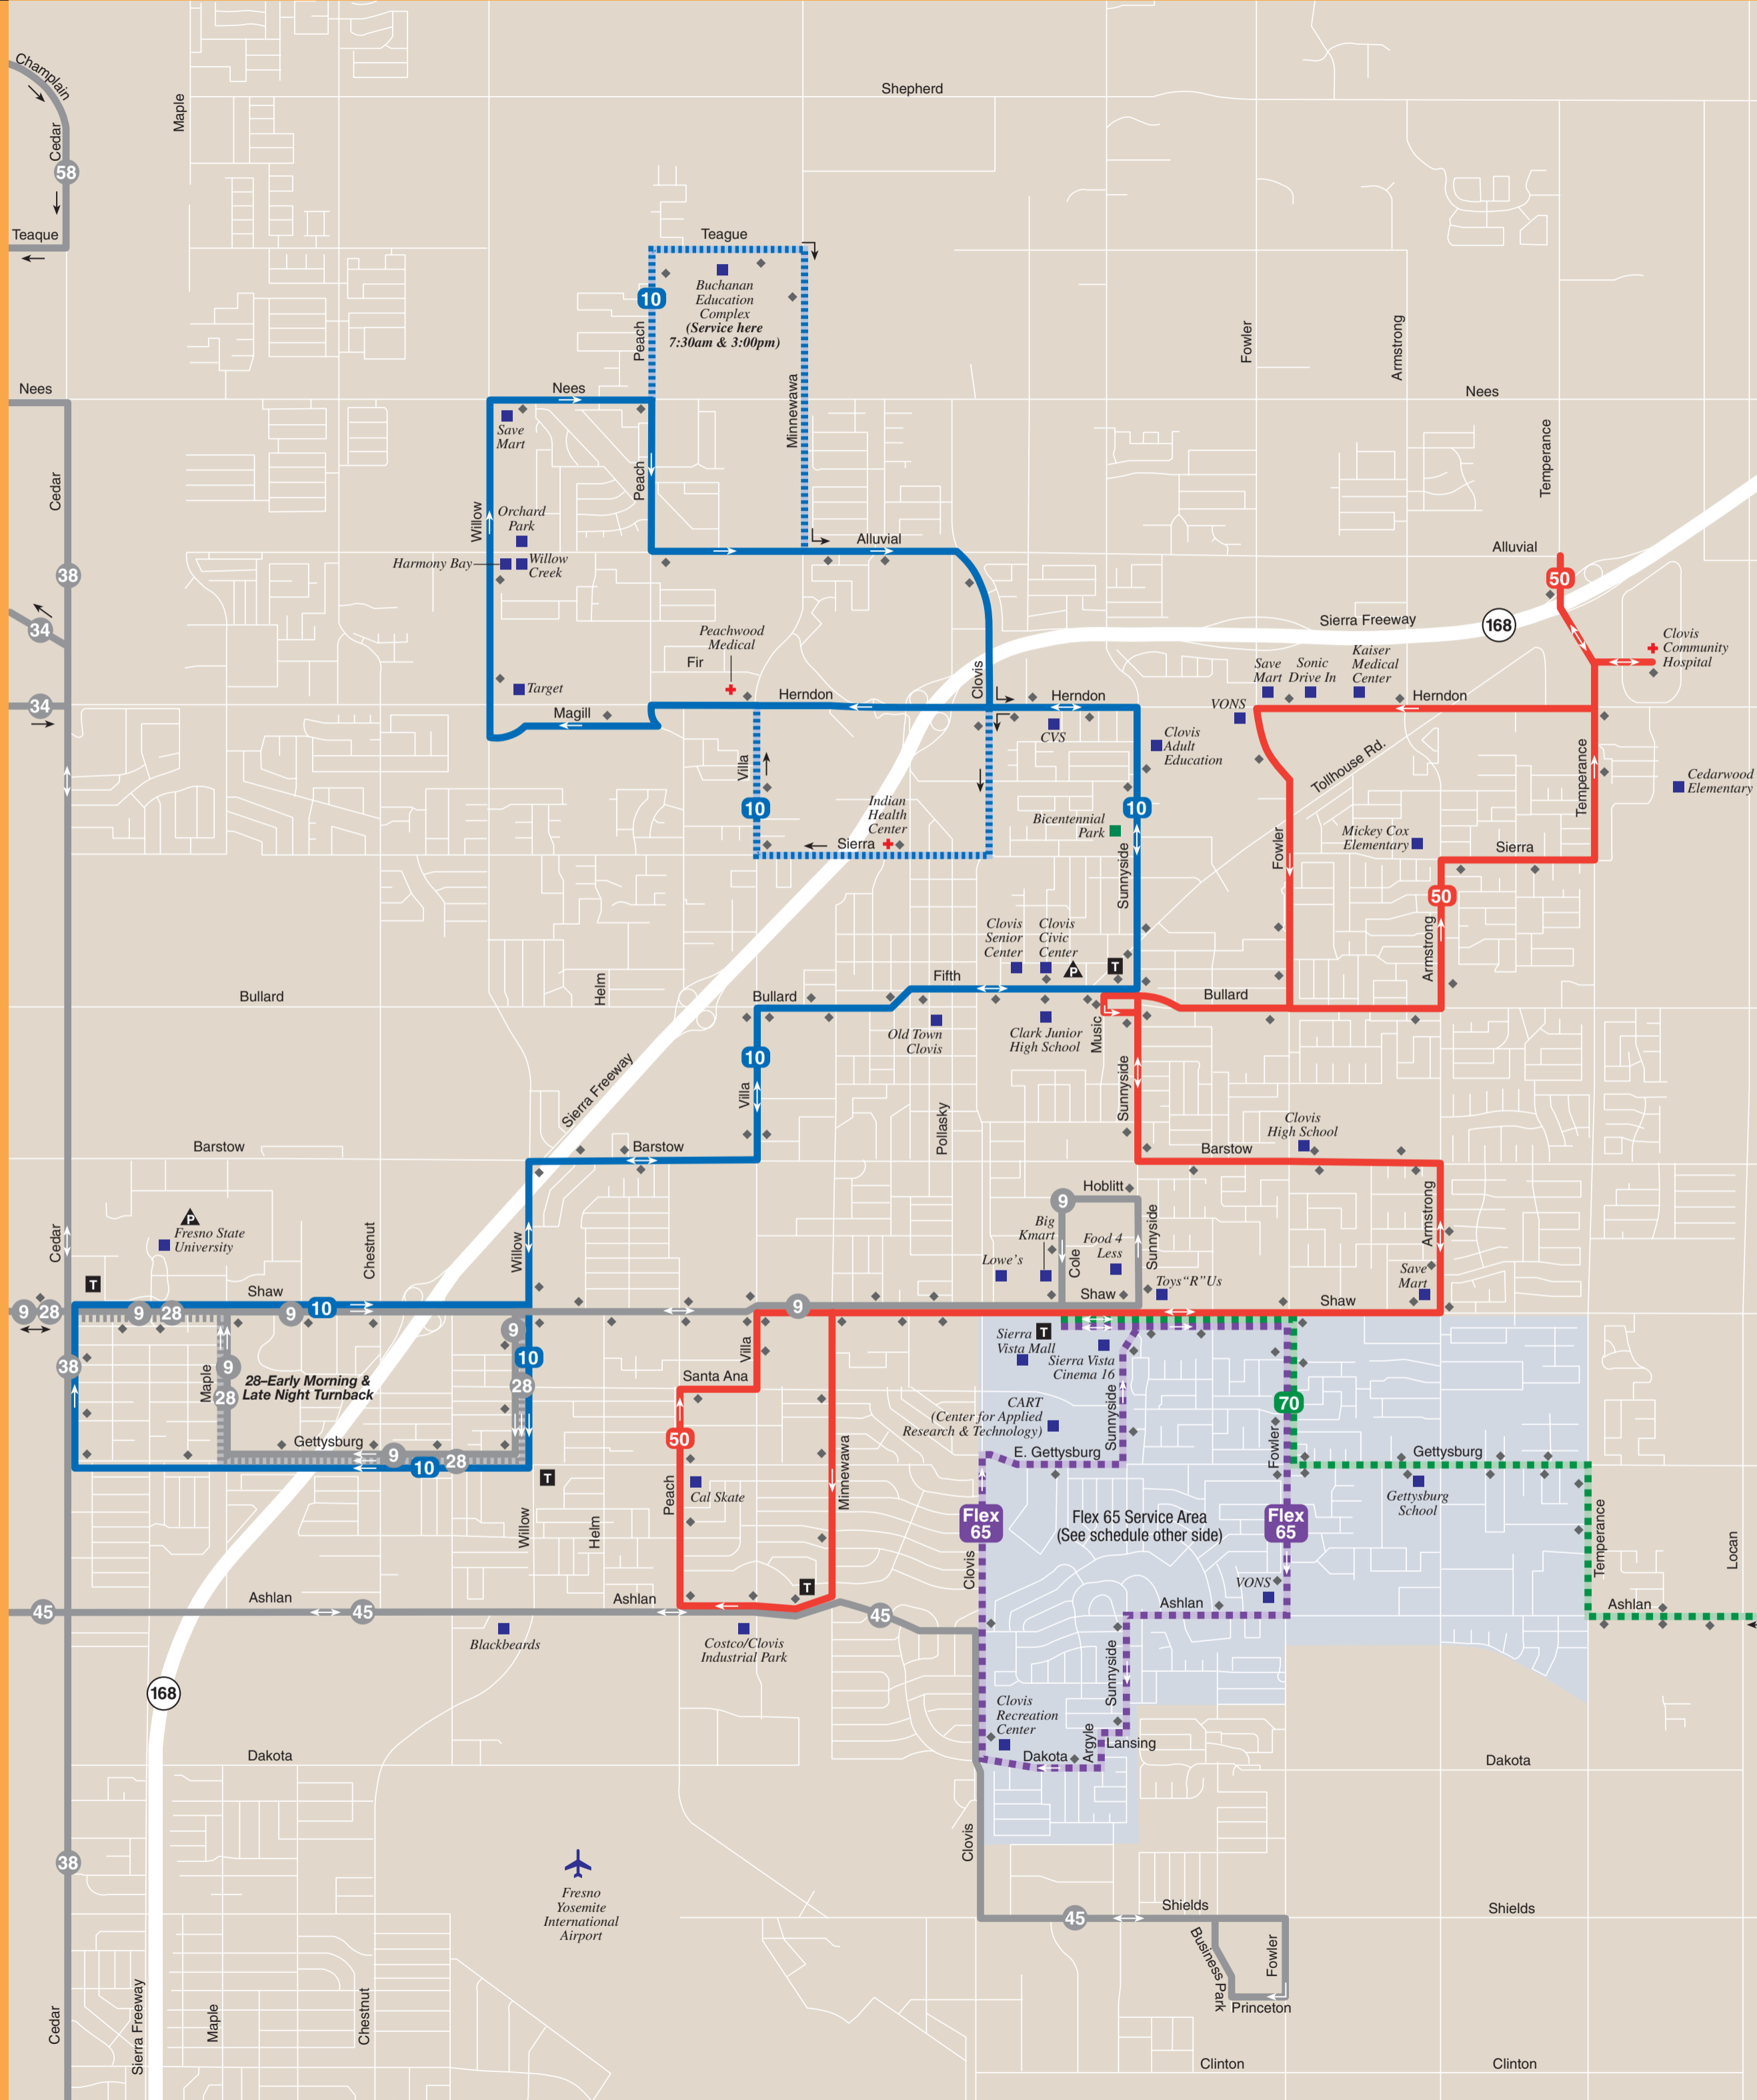

# CLOVIS TRANSIT SYSTEM MAP

## LEGEND

Street			Pass Outlet Location
State Route			Transfer Point
Stageline Route			Landmark
Route Variation			Park
Flex 65 Service Area			Hospital
FAX Routes			Bus Stop

This map shows the principal service for each route. For specific timetable and route information, see the schedule for that route or call 324-2770.

© 2010, Clovis Transit, Clovis, CA Map designed by Smartmaps, Inc.

**Clovis Transit**  
STAGELINE

Service here at 7:20 am & 2:55 pm

Map details for the 70 route area, including landmarks like Reagan Educ. Ctr., Reagan Primary, and DeWolf.